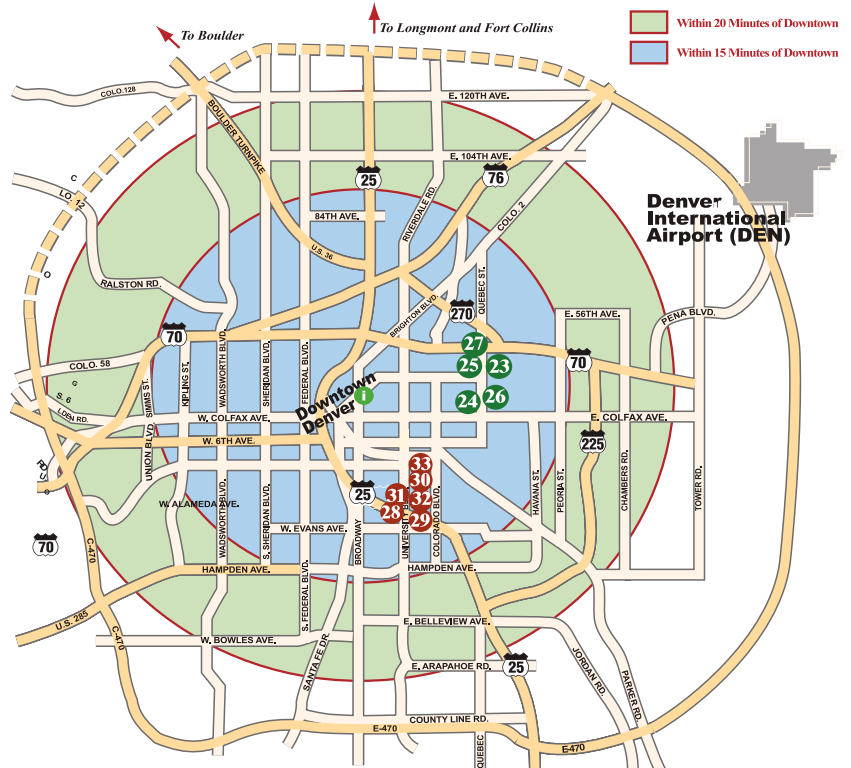

## Downtown Hotels

- |                                      |           |
|--------------------------------------|-----------|
| 1. Hyatt Regency at the CCC (HQ)     | 50 Steps  |
| 2. Brown Palace Hotel and Spa        | 5 Blocks  |
| 3. Burnsley All Suite Hotel          | 1 Mile    |
| 4. Comfort Inn                       | 5 Blocks  |
| 5. Courtyard by Marriott             | 2 Blocks  |
| 6. Crowne Plaza Denver               | 2 Blocks  |
| 7. Curtis, The                       | 1 Block   |
| 8. Denver Marriott City Center       | 3 Blocks  |
| 9. Grand Hyatt Denver                | 3 Blocks  |
| 10. Hampton Inn & Suites             | 6 Blocks  |
| 11. Hilton Garden Inn                | 1 Block   |
| 12. Hotel Teatro                     | 3 Blocks  |
| 13. Hotel VQ                         | 2 Blocks  |
| 14. Magnolia Hotel                   | 3 Blocks  |
| 15. Ramada Inn Downtown              | 15 Blocks |
| 16. Residence Inn Denver City Center | 5 Blocks  |
| 17. Residence Inn Denver Downtown    | 2 Miles   |
| 18. Ritz-Carlton, Denver             | 6 Blocks  |
| 19. Sheraton Denver Hotel            | 3 Blocks  |
| 20. TownePlace Suites by Marriott    | 1.3 Miles |
| 21. Warwick Hotel                    | 9 Blocks  |
| 22. Westin Tabor Center              | 4 Blocks  |

## Cherry Creek Hotels- 3-7 miles from CCC

28. Courtyard Denver Cherry Creek
29. Fairfield Inn by Marriott Cherry Creek
30. Hampton Inn and Suites
31. Holiday Inn Select Denver- Cherry Creek
32. Loews Denver Hotel
33. Staybridge Suites- Cherry Creek

- A** U.S. Mint
- B** Denver City & County Building
- C** Civic Center Park
- D** Denver Art Museum
- E** Denver Public Library
- F** Colorado History Museum
- G** Colorado State Capitol Building
- H** Visitor Information Center
- I** Tabor Center Shopping
- J** Larimer Square Shopping
- K** Pavilions Shopping
- L** Cherry Creek Shopping

## Metro Denver