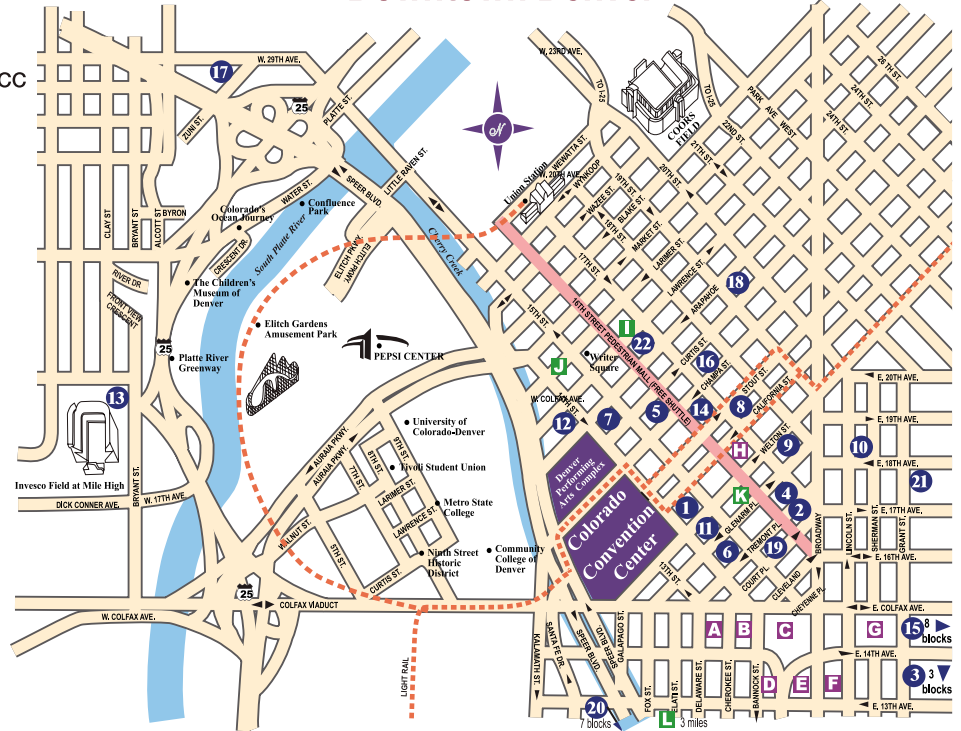

Distance to CCC

Stapleton Hotels- 7 miles from CCC

23. Courtyard by Marriott Stapleton
24. Doubletree Hotel Denver Stapleton
25. Radisson Hotel Denver Stapleton Plaza
26. Red Lion Hotel Denver Central
27. Renaissance Hotel

Cherry Creek Hotels- 3-7 miles from CCC

28. Courtyard Denver Cherry Creek
29. Fairfield Inn by Marriott Cherry Creek
30. Hampton Inn and Suites
31. Holiday Inn Select Denver- Cherry Creek
32. Loews Denver Hotel
33. Staybridge Suites- Cherry Creek

- **A** U.S. Mint
- **B** Denver City & County Building
- **C** Civic Center Park
- **D** Denver Art Museum
- **E** Denver Public Library
- **F** Colorado History Museum
- **G** Colorado State Capitol Building
- **H** Visitor Information Center
- **I** Tabor Center Shopping
- **J** Larimer Square Shopping
- **K** Pavilions Shopping
- **L** Cherry Creek Shopping

Downtown Denver